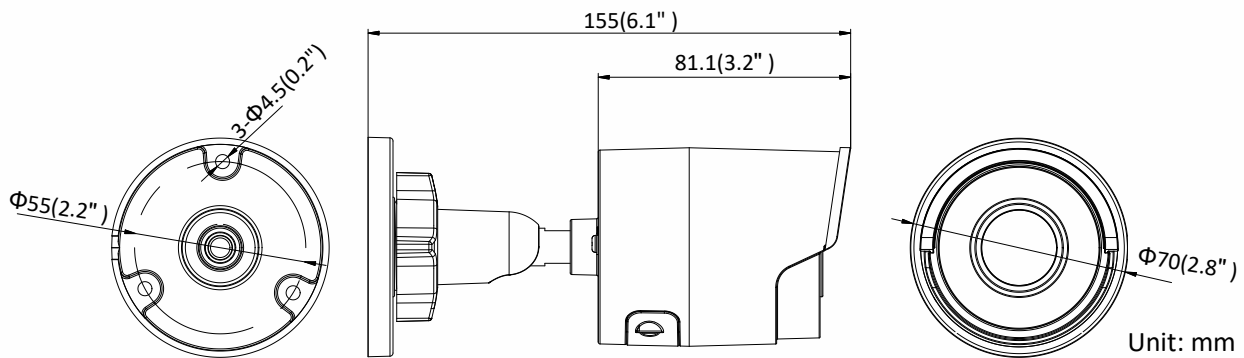

Available Model:

DS-2CD2063G0-I (2.8/4/6/8 mm)

Dimensions